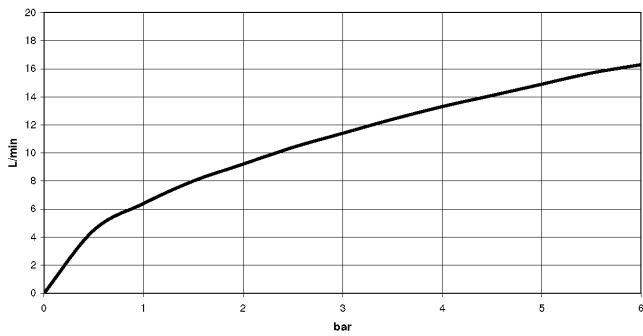

36 050 970

- without rosette
- Intrinsic protection against back flow.**

Intrinsic protection against back flow.

Fits: IMO, LULU, MADISON, MEM, TARA, CL.1, LISSÉ, VAIA, META, CYO

	Chrome	36 050 970-00
	Brushed Platinum	36 050 970-06
	Platinum	36 050 970-08
	Dark Brass matt	36 050 970-16
	Dark Chrome	36 050 970-19
	Light Gold	36 050 970-26
	Brushed Light Gold	36 050 970-27
	Brushed Durabrass (23kt Gold)	36 050 970-28
	Matte Black	36 050 970-33
	Brushed Bronze	36 050 970-42
	Brushed Champagne (22kt Gold)	36 050 970-46
	Champagne (22kt Gold)	36 050 970-47
	Brushed Chrome	36 050 970-93
	Brushed Dark Platinum	36 050 970-99

### Flow rate chart