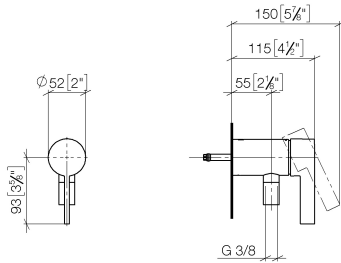

36 050 970

- without rosette
- Intrinsic protection against back flow.**

Intrinsic protection against back flow.

Fits: IMO, LULU, MADISON, MEM, TARA, CL.1, LISSÉ, VAIA, META, CYO

	Chrome	36 050 970-00
	Brushed Platinum	36 050 970-06
	Platinum	36 050 970-08
	Dark Brass matt	36 050 970-16
	Dark Chrome	36 050 970-19
	Light Gold	36 050 970-26
	Brushed Light Gold	36 050 970-27
	Brushed Durabrass (23kt Gold)	36 050 970-28
	Matte Black	36 050 970-33
	Brushed Bronze	36 050 970-42
	Brushed Champagne (22kt Gold)	36 050 970-46
	Champagne (22kt Gold)	36 050 970-47
	Brushed Chrome	36 050 970-93
	Brushed Dark Platinum	36 050 970-99

Required miscellaneous

- Concealed wall mounting -** 35 050 970 90
- max. recess depth 105 mm
  - min. recess depth 80 mm

36 050 970

mm [inches]

### Flow rate chart

### Certificates

Belgaqua\_21-025- WRAS\_2011027. LGA\_29928.  
27\_1.

36 050 970

Spare parts list

No.	Item Number	Name	Quantity used	Delivery time
1	90 20 97 064 00-00	handle	1	10
2	09 24 04 266 90	nut	1	2
3	90 15 05 044 04 90	cartridge	1	10
4	09 31 11 004 90	pin	1	60
5	09 23 01 131 90	back-flow preventer	1	2
6	09 14 10 213 90	seal	1	2
7	09 24 03 281-00	nipple	1	10
8	90 21 02 069 00-00	cover	1	10
9	90 14 20 026 00 90	seal	1	2
10	28 322 970-00	Metal shower hose 1/2" x 3/8" x 1750 mm - Chrome	1	2
11	90 14 10 060 00 90	seal	1	2
12	09 18 40 230 90	connection	1	2
13	09 14 10 061 90	seal	1	2