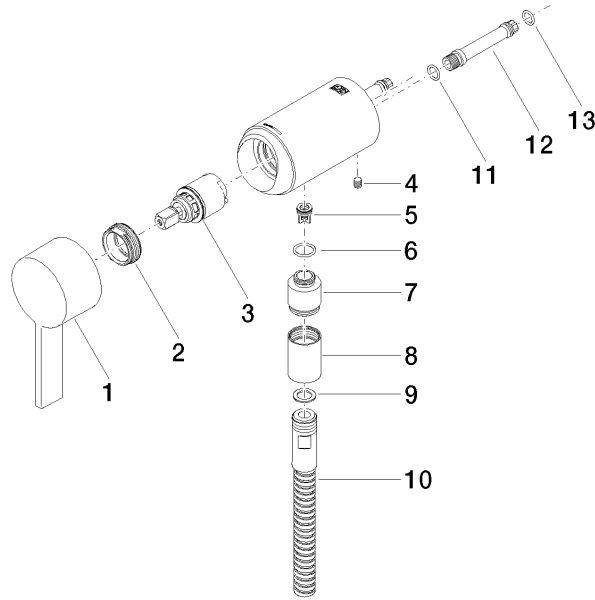

36 050 970

- without rosette
- Intrinsic protection against back flow.**

Intrinsic protection against back flow.

Fits: IMO, LULU, MADISON, MEM, TARA, CL.1, LISSÉ, VAIA, META, CYO

	Chrome	36 050 970-00
	Brushed Platinum	36 050 970-06
	Platinum	36 050 970-08
	Dark Brass matt	36 050 970-16
	Dark Chrome	36 050 970-19
	Light Gold	36 050 970-26
	Brushed Light Gold	36 050 970-27
	Brushed Durabrass (23kt Gold)	36 050 970-28
	Matte Black	36 050 970-33
	Brushed Bronze	36 050 970-42
	Brushed Champagne (22kt Gold)	36 050 970-46
	Champagne (22kt Gold)	36 050 970-47
	Brushed Chrome	36 050 970-93
	Brushed Dark Platinum	36 050 970-99

Required miscellaneous

- Concealed wall mounting -** 35 050 970 90
- max. recess depth 105 mm
  - min. recess depth 80 mm

36 050 970

mm [inches]

### Flow rate chart

### Certificates

Belgaqua\_21-025- WRAS\_2011027. LGA\_29928.  
27\_1.

36 050 970

Spare parts list

No.	Item Number	Name	Quantity used	Delivery time
1	90 20 97 064 00-00	handle	1	10
2	09 24 04 266 90	nut	1	2
3	90 15 05 044 04 90	cartridge	1	10
4	09 31 11 004 90	pin	1	60
5	09 23 01 131 90	back-flow preventer	1	2
6	09 14 10 213 90	seal	1	2
7	09 24 03 281-00	nipple	1	10
8	90 21 02 069 00-00	cover	1	10
9	90 14 20 026 00 90	seal	1	2
10	28 322 970-00	Metal shower hose 1/2" x 3/8" x 1750 mm - Chrome	1	2
11	90 14 10 060 00 90	seal	1	2
12	09 18 40 230 90	connection	1	2
13	09 14 10 061 90	seal	1	2